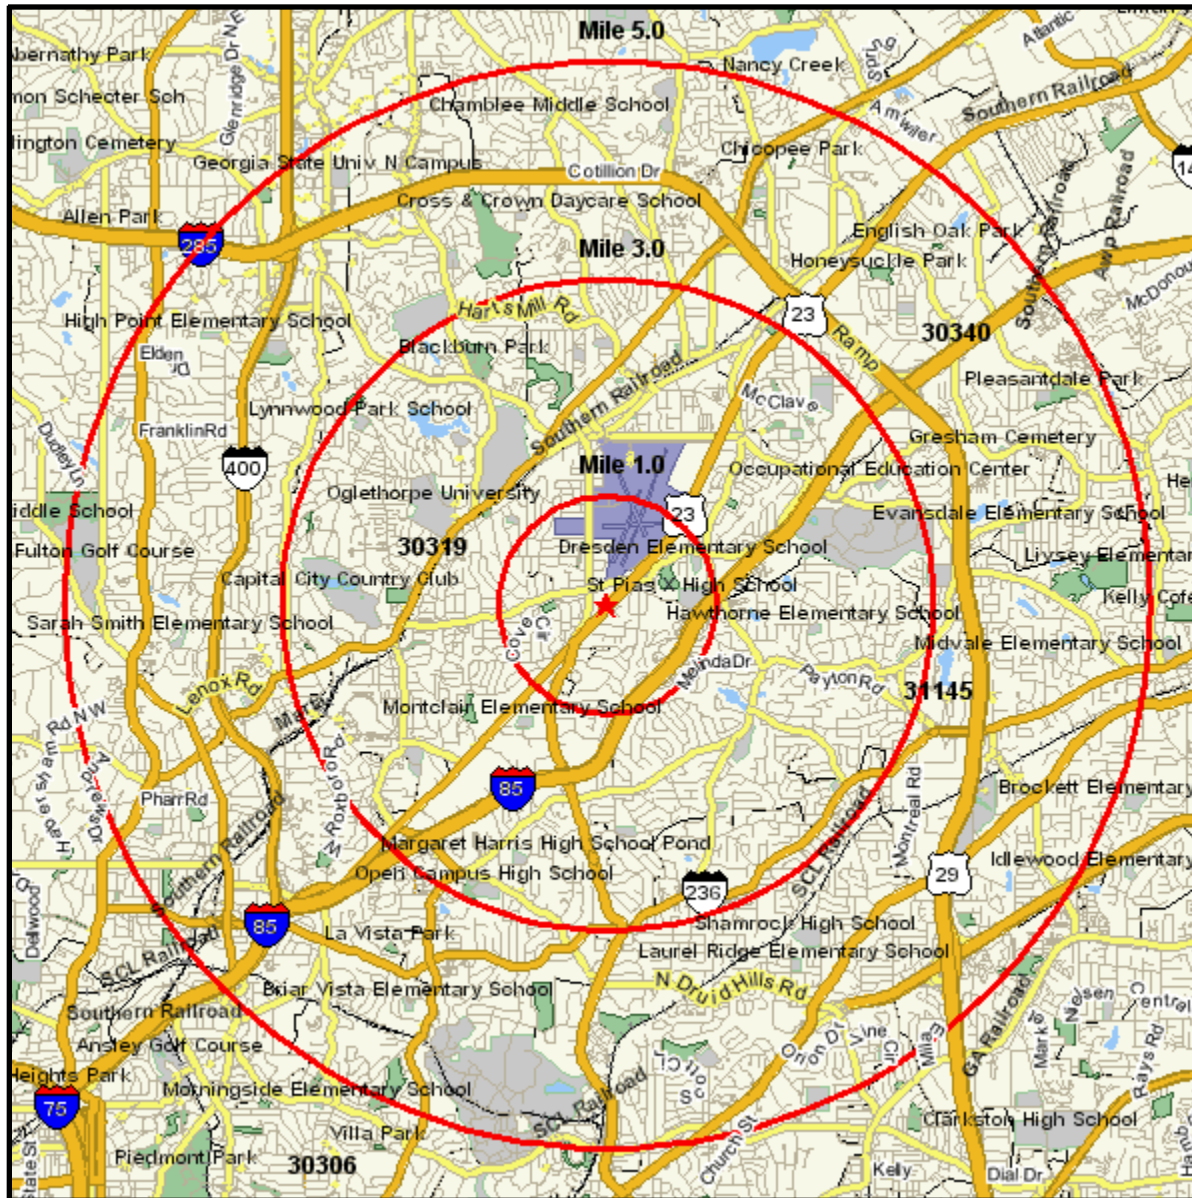

Area Map

Prepared For:

Order #: 968138306
Site: 01

4166 BUFORD HWY NE
ATLANTA, GA 30345-1081
Coord: 33.863213, -84.306300
Radius - See Appendix for Details

Area Map

Prepared For:

Order #: 968138306
Site: 01

Appendix: Area Listing

Area Name:

Type: Radius 1

Radius Definition:

4166 BUFORD HWY NE
ATLANTA, GA 30345-1081

Center Point: 33.863213 -84.306300
Circle/Band: 0.00 - 1.00

Area Name:

Type: Radius 2

Radius Definition:

4166 BUFORD HWY NE
ATLANTA, GA 30345-1081

Center Point: 33.863213 -84.306300
Circle/Band: 0.00 - 3.00

Area Name:

Type: Radius 3

Radius Definition:

4166 BUFORD HWY NE
ATLANTA, GA 30345-1081

Center Point: 33.863213 -84.306300
Circle/Band: 0.00 - 5.00